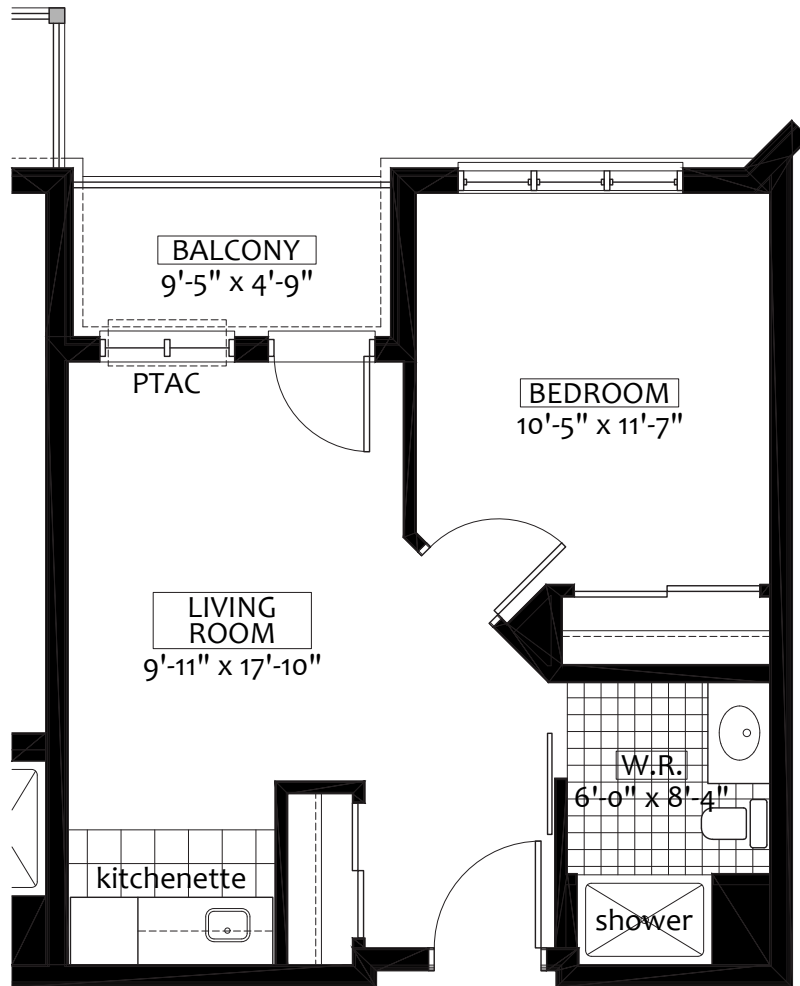

Suite - 237, 337, 437

1 BEDROOM

507 TOTAL SQFT
suite 459 sqft, patio 48 sqft

Note: reference to 'patio' denotes
Ground Floor suites, while reference to
'balcony' denotes Upper Floor suites

UNIT AREAS MAY VARY. SOME UNITS OF THE SAME TYPE
WILL BE REVERSED. SEE KEY PLANS.