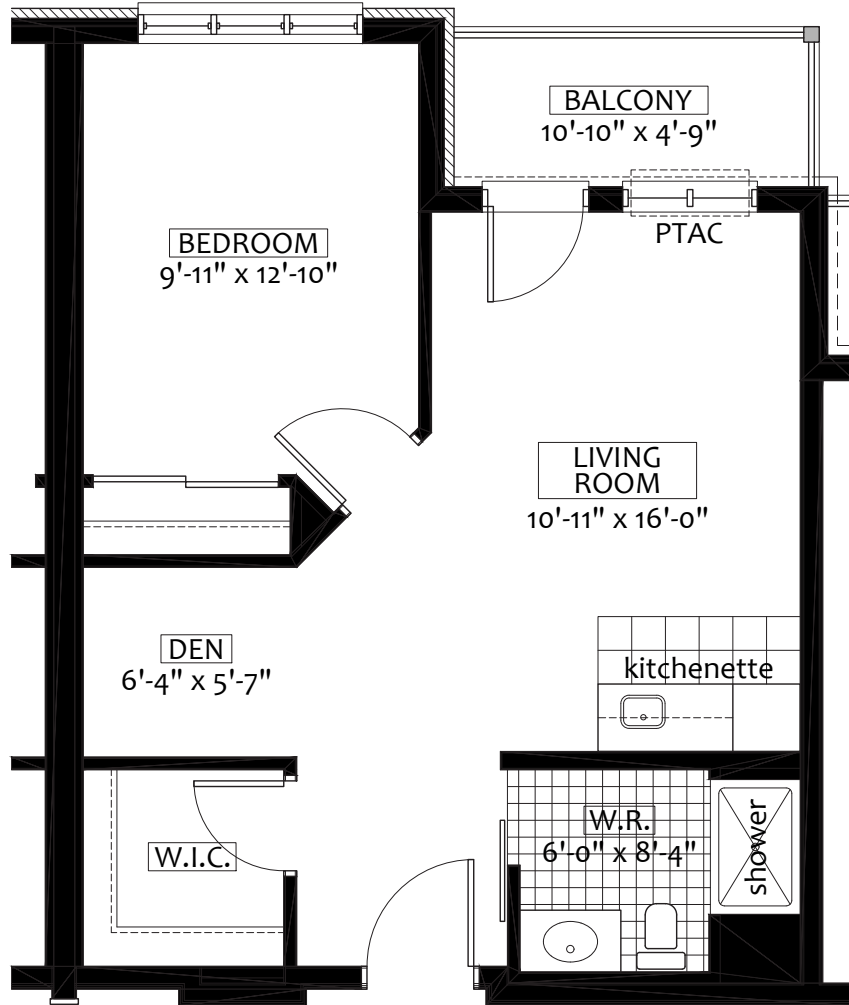

Suite - 135, 236, 336, 436

1 BEDROOM + DEN

638 TOTAL SQFT
suite 586 sqft, patio 52 sqft

Note: reference to 'patio' denotes
Ground Floor suites, while reference to
'balcony' denotes Upper Floor suites

UNIT AREAS MAY VARY. SOME UNITS OF THE SAME TYPE
WILL BE REVERSED. SEE KEY PLANS.