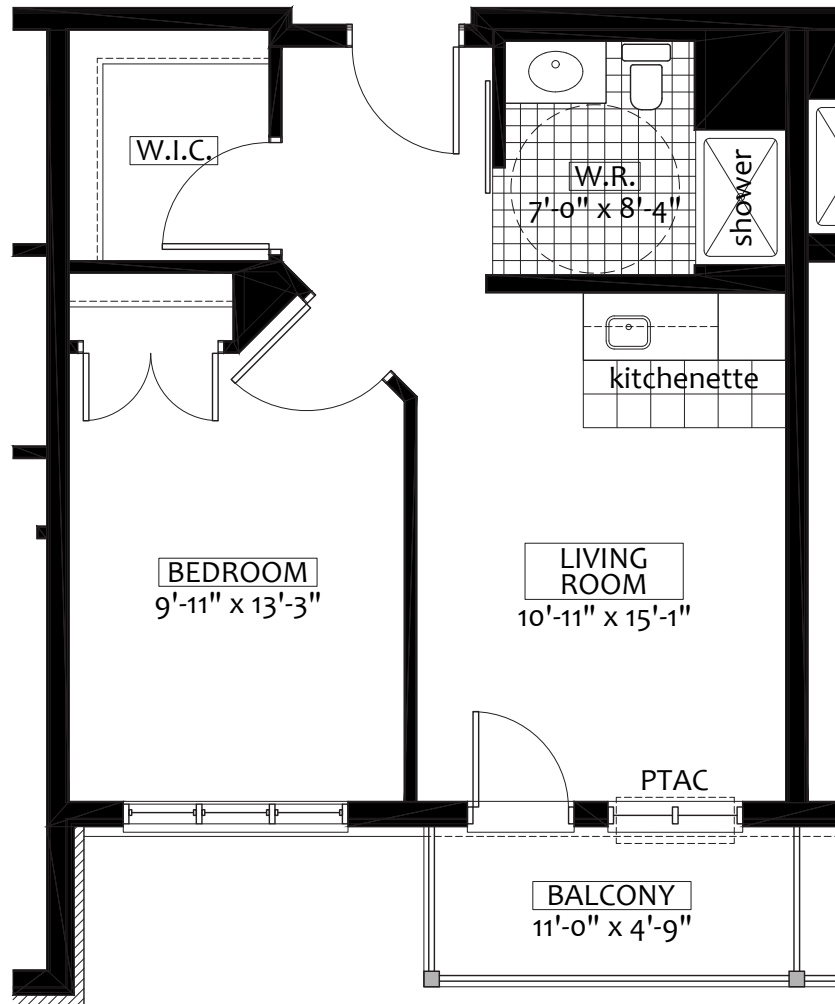

# Suite - 126, 226, 326, 426

## 1 BEDROOM

574 TOTAL SQFT  
suite 521 sqft, patio 53 sqft

Note: reference to 'patio' denotes  
Ground Floor suites, while reference to  
'balcony' denotes Upper Floor suites

UNIT AREAS MAY VARY. SOME UNITS OF THE SAME TYPE  
WILL BE REVERSED. SEE KEY PLANS.

ACCESSIBLE  
UNIT per OBC