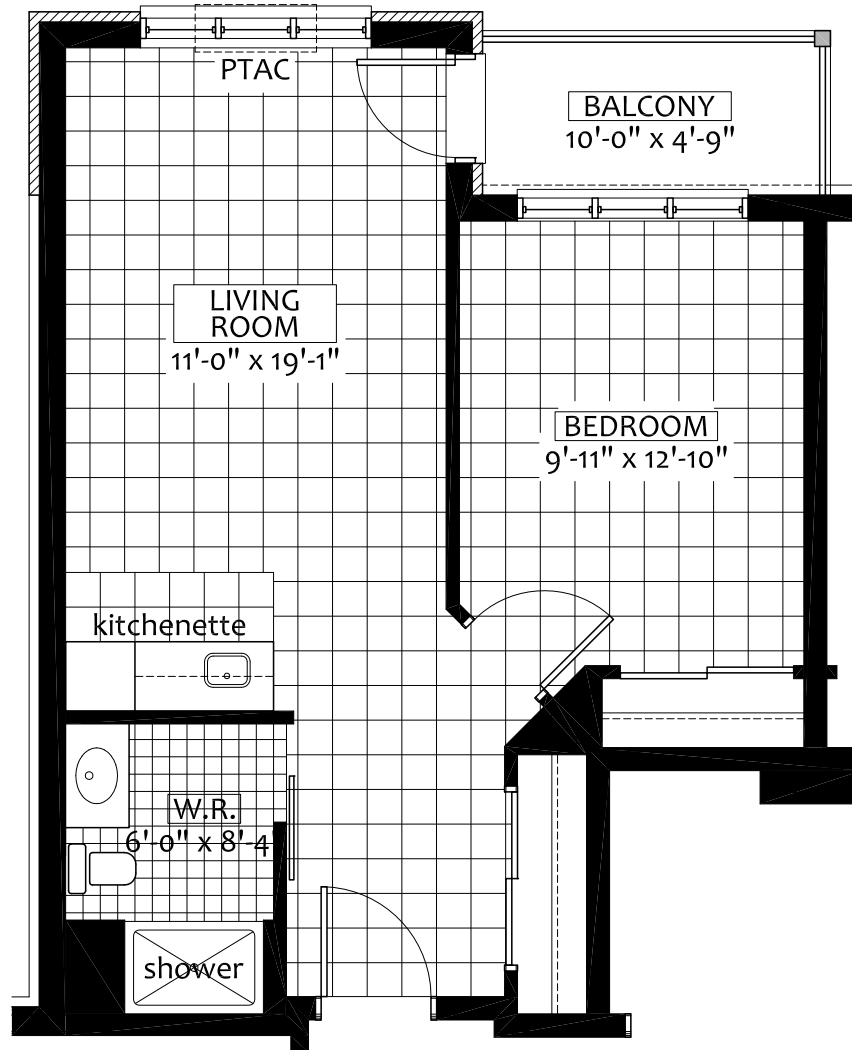

Suite - 129, 229, 329, 429

1 BEDROOM

602 TOTAL SQFT
suite 554 sqft, patio 48 sqft

Note: reference to 'patio' denotes
Ground Floor suites, while reference to
'balcony' denotes Upper Floor suites

TRUSTED BUILDER AND DEVELOPER
OF GLOBAL AWARD WINNING
COMMUNITIES SINCE 1991