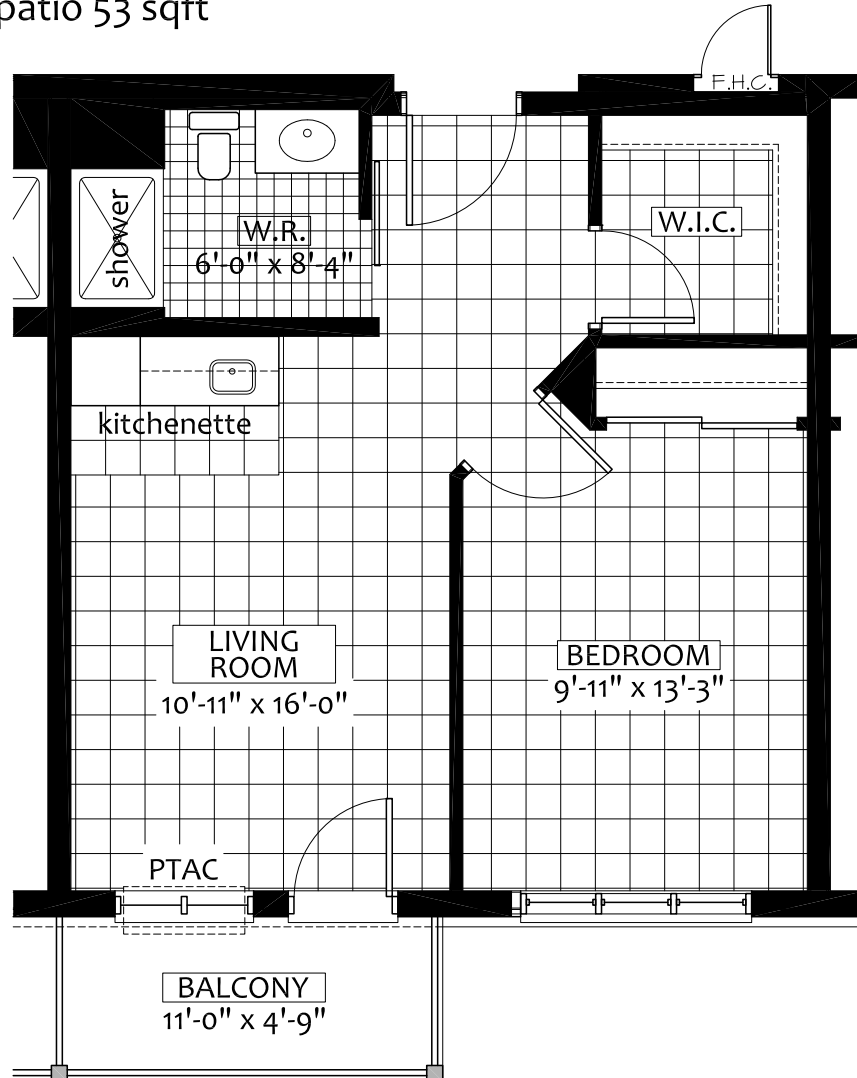

Suite - 123, 223, 323, 423

1 BEDROOM

570 TOTAL SQFT
suite 517 sqft, patio 53 sqft

Note: reference to 'patio' denotes
Ground Floor suites, while reference to
'balcony' denotes Upper Floor suites

TRUSTED BUILDER AND DEVELOPER
OF GLOBAL AWARD WINNING
COMMUNITIES SINCE 1991