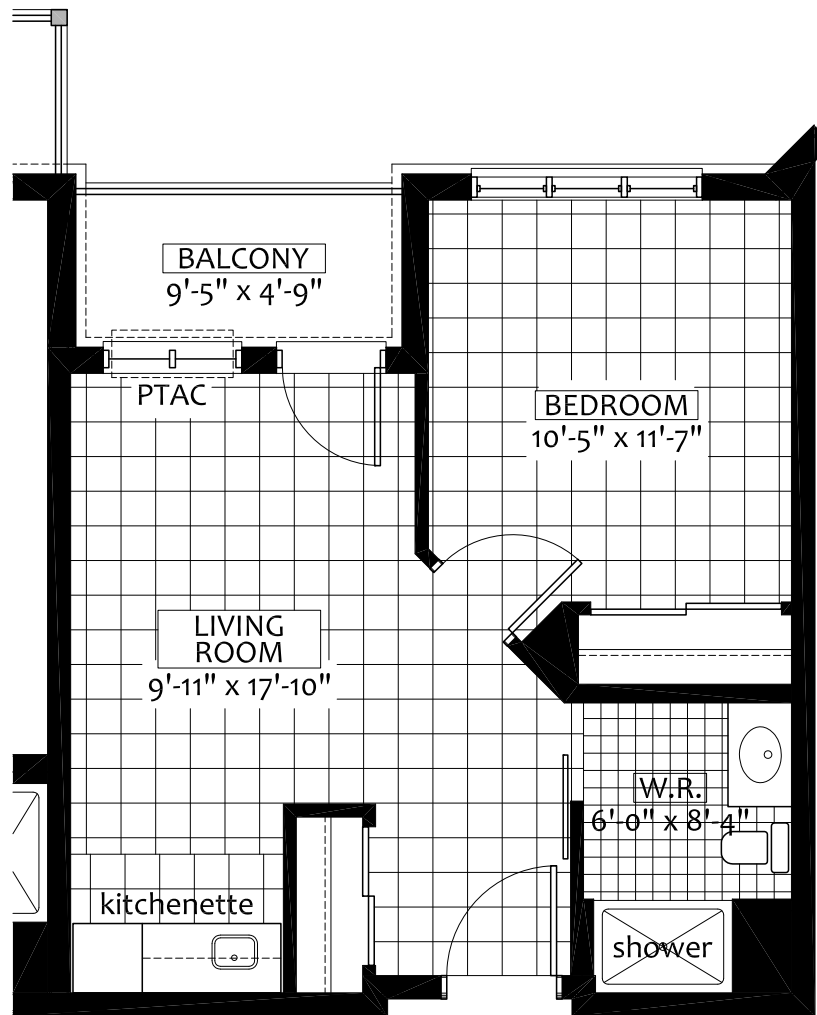

Suite - 237, 337, 437

1 BEDROOM

507 TOTAL SQFT
suite 459 sqft, patio 48 sqft

Note: reference to 'patio' denotes
Ground Floor suites, while reference to
'balcony' denotes Upper Floor suites

TRUSTED BUILDER AND DEVELOPER
OF GLOBAL AWARD WINNING
COMMUNITIES SINCE 1991