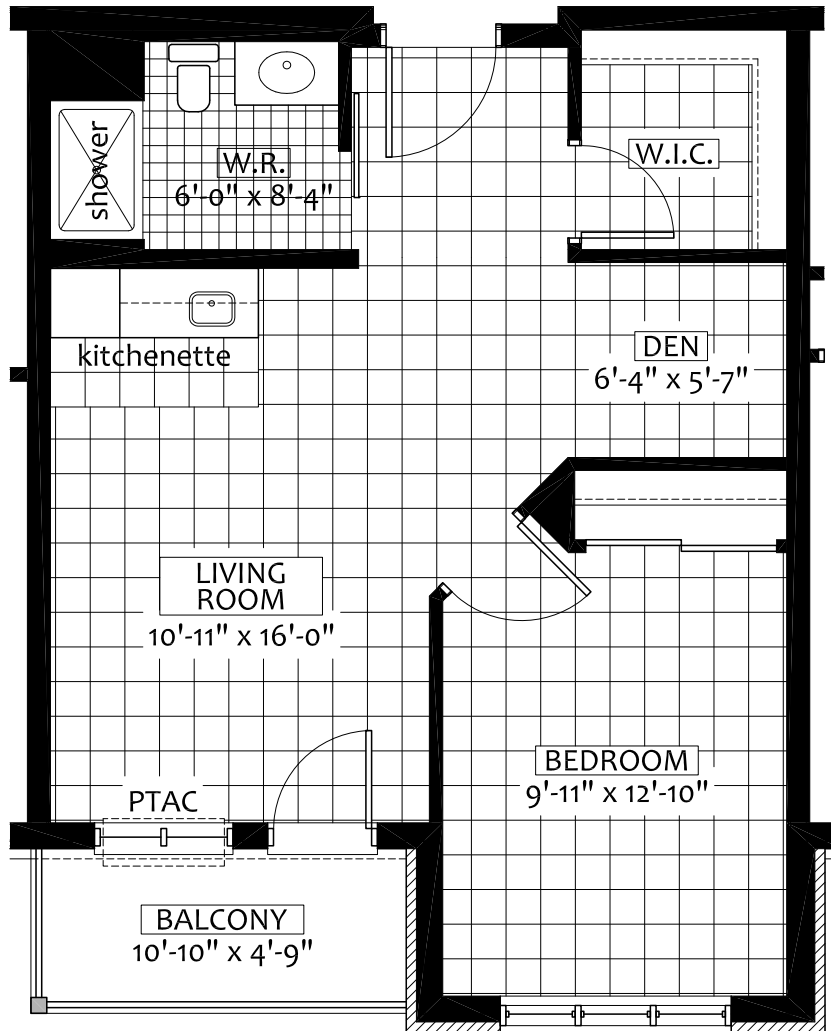

Suite - 127, 227, 327, 427

1 BEDROOM + DEN

637 TOTAL SQFT

suite 585 sqft, patio 52 sqft

Note: reference to 'patio' denotes
Ground Floor suites, while reference to
'balcony' denotes Upper Floor suites

TRUSTED BUILDER AND DEVELOPER
OF GLOBAL AWARD WINNING
COMMUNITIES SINCE 1991